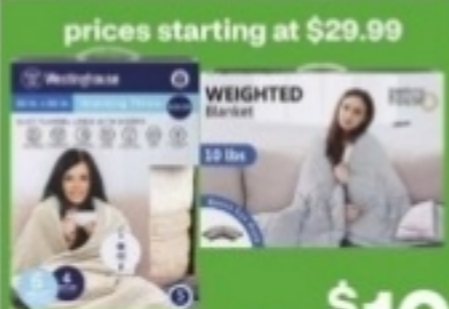

prices starting at $29.99

save $10

WITH CARD Sedona House weighted
blankets 10-20 lb or Westinghouse
heated throws. Available in
select stores.

Housewares gifts
with a regular retail of
14.99-39.99.