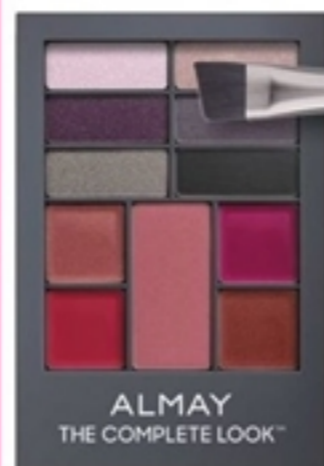

HYALURONIC ACID
moisturizes & plumps skin for 24 hours

25% OFF **REGULAR RETAIL** WITH CARD ALL Beauty 360 cosmetic brushes or implements.

eyes

BUY 1 GET 1* 50% OFF WITH CARD ALL Almay cosmetics.

MUA (excludes professional powder brush).