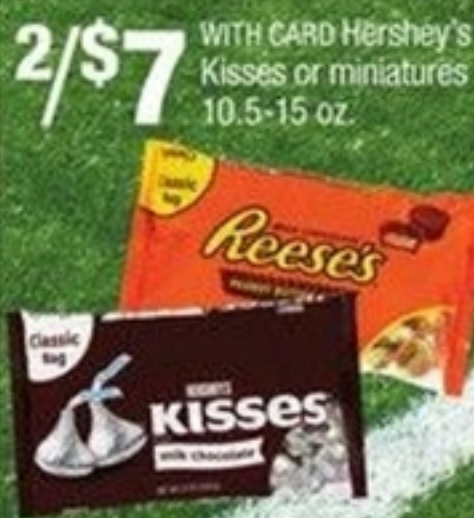

2/\$7 WITH CARD Brookside pouches 5-7 oz, snack pouches 6 ct., Hershey's pouches 7.2-10.5 oz, DeMet's Turtles 5-6.4 oz, Nestle pouches 8-11 oz, Skinny Cow bars or clusters 6 ct.

2/\$3 WITH CARD Brookside bar 1.4 oz, Gold Emblem Greek yogurt, peanut butter pretzels 3.5 oz, Chex Mix or Gardetto's 5.5-8.75 oz.

buy 1 get 1 **FREE*** WITH CARD Cheez-It 4.5 oz, Keebler Club, Nabisco cookies or crackers 3.47-6.5 oz.

buy 1 get 1* **50% OFF** WITH CARD Hershey's Snack Size 9.45-11.6 oz, Twizzlers 11-22 oz, Starburst, Skittles 14-15.4 oz or Ice Breakers Ice Cubes gum 40 ct.