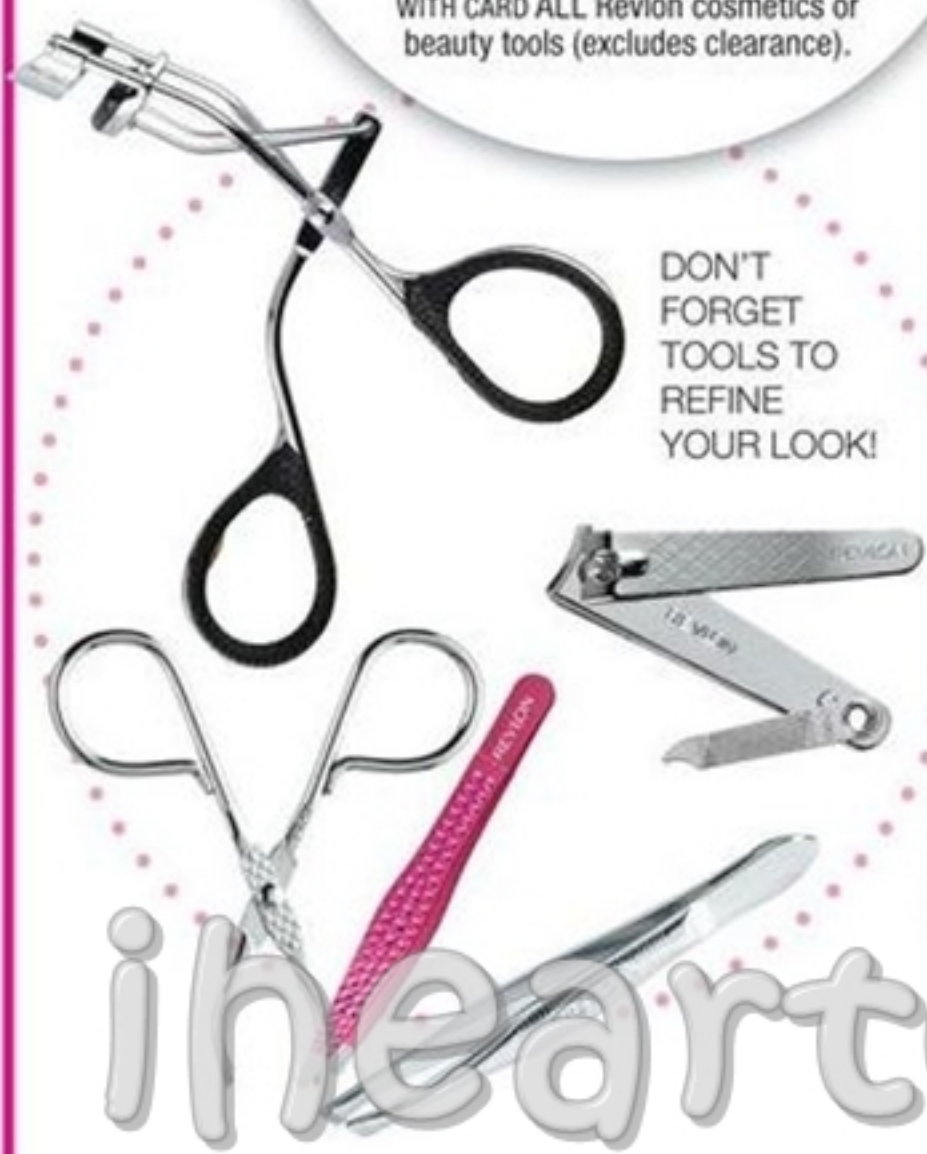

DON'T
FORGET
TOOLS TO
REFINE
YOUR LOOK!

iheartcv.com

v-50.62.127

iheartcv.com... view advance CVS/pharmacy ads and deals!

iheartcv.com... view advance CVS/pharmacy ads and deals!