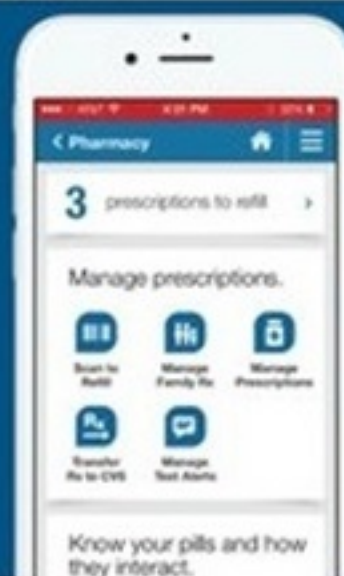

13⁹⁹ WITH CARD Select NyQuil, DayQuil, QlearQuil value sizes or VapoRub 6 oz.

2/\$3 WITH CARD Halls cough drops 25-30 ct.

buy 1 get 1* **50% OFF** WITH CARD CVS Cold Relief (excludes ALL products containing pseudoephedrine, ephedrine and items limited by law).

Refill, Pick Up, Go.

Scan or tap to order prescriptions 24/7. Pick them up in store.

Download our app today! Text APP to CVSAPP (287277).

19⁹⁹

WITH CARD Select Hydroxycut or Xenadrine.

9⁹⁹

WITH CARD Select weight loss supplements.