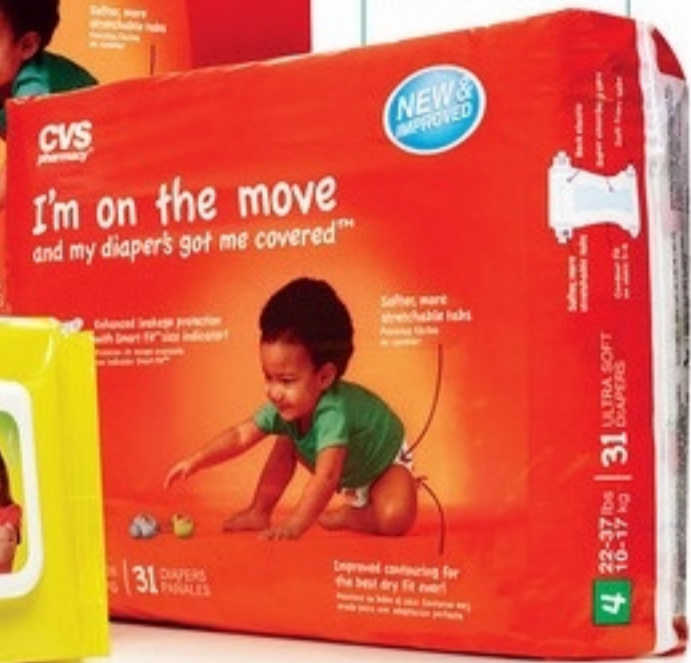

**sale!**  
**2/6.78**  
WITH CARD

**PLUS \$2**  
**extrabucks®**  
rewards on 2 for  
next purchase!

extrabucks® rewards offer limit of  
2 per household with card. (13413643)

When you buy  
Colgate Manual Toothbrush  
or Toothpaste Multipak 2 ct.  
or larger (excludes clearance items)

GET

**\$2 extrabucks®**  
rewards

extrabucks® rewards offer limit of  
2 per household with card. (13442470)

**save**  
**\$10**

WITH CARD  
ALL Crest 3D Whitestrips

**buy 2 get 1**  
**FREE\***

WITH CARD assorted  
G-U-M Flossers, Soft Picks and  
Go-Between Cleaners

# \$10 extrabucks® rewards

when you spend \$25 on CVS brand baby products listed below  
(excludes clearance items)  
extrabucks® rewards offer limit of 1 per household with card. (13432433)

**sale!**  
**\$13**  
WITH CARD  
CVS Supreme  
Diapers Value  
Size Box

**sale! \$7**  
WITH CARD CVS  
Diapers Jumbo Pk.

buy 1 get 1\*  
**50% OFF**  
WITH CARD  
CVS Baby  
Wipes 12-  
360 ct.

ALL Pampers Jumbo Pk.

**sale! 949**  
WITH CARD  
**PLUS \$3**  
extrabucks®  
rewards for  
next purchase!