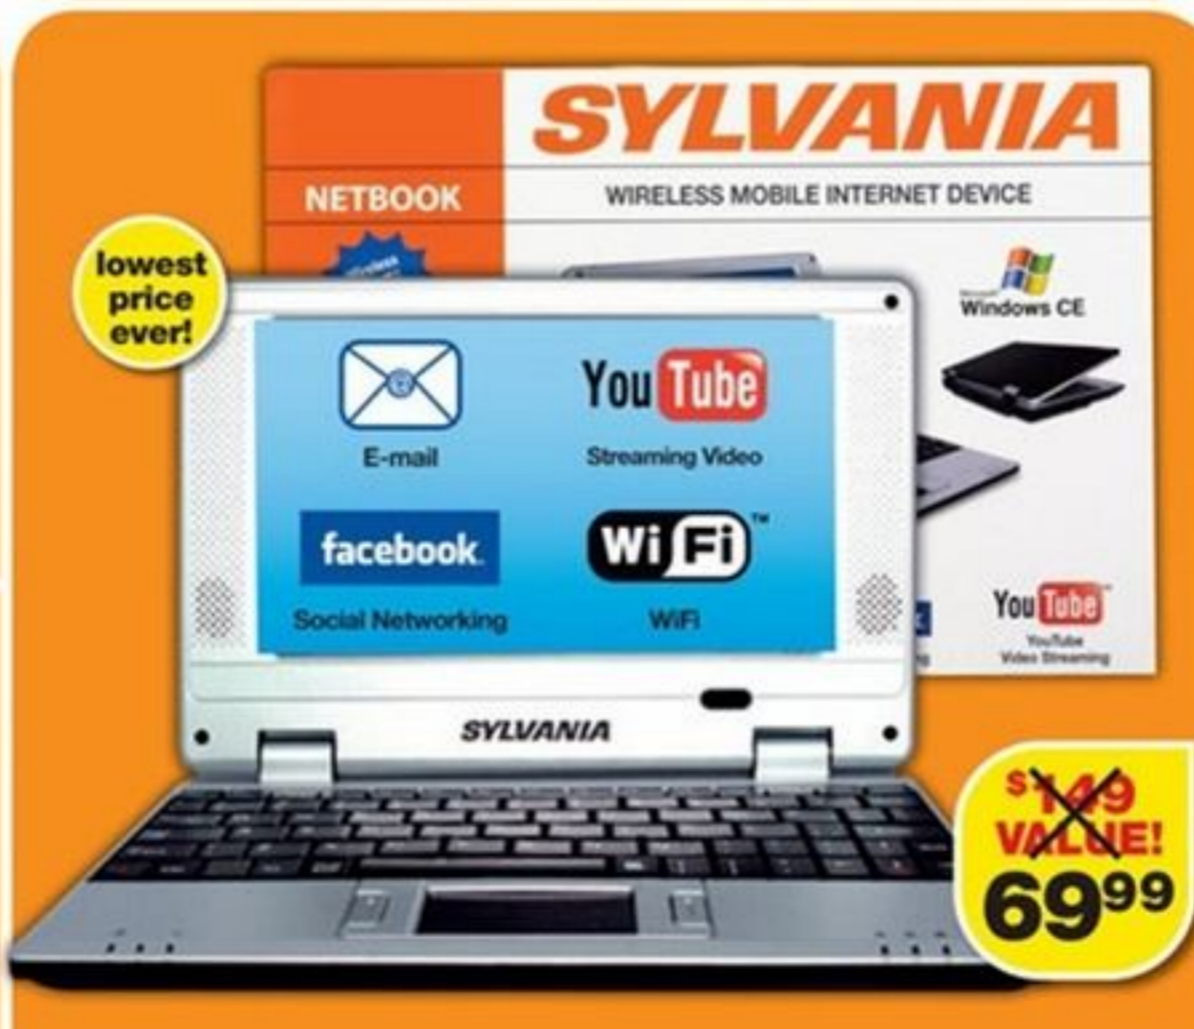

lowest price ever!

~~\$149⁹⁹~~
VALUE!
69⁹⁹

WITH CARD 7" Sylvania Netbook Wireless mobile internet device. While supplies last.

your choice **16⁹⁹** ea.

WITH CARD Rio, X-Men First Class, Bridesmaids or Transformers: Dark of the Moon DVD