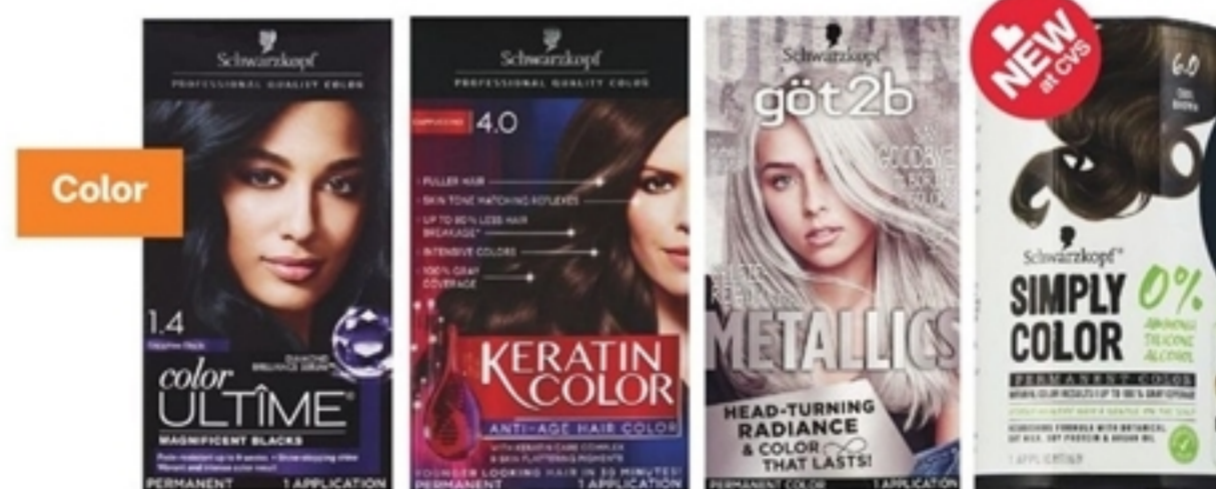

# Big HAIR Deals

**\$15 off**

when you spend \$60 on Big Hair Deals in this ad.

Visit the ExtraCare® Coupon Center^ and scan your card. Additional offers on front page, 5, 6 & 7.

Buy 2, get  
**\$5 ExtraBucks® Rewards**  
when you buy ANY of the brands shown below

Buy 3, get  
**\$8 ExtraBucks® Rewards**  
ExtraBucks® Rewards offer limit of \$8 per household with card. (20001379243)

**2/\$15**

or 7.99 ea.

WITH CARD Clairol Natural Instincts, Nice 'n Easy or Root Touch-Up hair color.

Select hair color.

**9.99**  
WITH CARD

Schwarzkopf, göt2b or Simply hair color (excludes Glow'rious).

**Don't fade away!**  
Keep your color fresh between dyes with new and exclusive color enhancers.

\*ExtraCare® card required. Valid through 12/31/20. Purchase 7 hair color products over time and get the 8th free, up to \$9.00 in retail value (plus sales tax on regular retail value). Excludes Colorsilk and Colorsilk Luminista. Coupon will be available to redeem within 2-3 days of your 7th purchase.