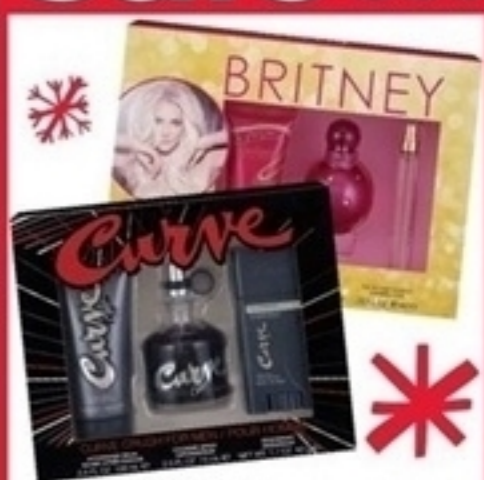

24.99

WITH CARD Select designer fragrance gift sets with a regular retail of 24.99. Available in select stores.

SAVE
$5 WITH CARD

BUY 1 GET
$3

ExtraBucks® Rewards for next purchase!

ExtraBucks® Rewards offer limit of 1 per household with card. (20005186152)
After Tues:
No ExtraBucks® Rewards
Save $5 WITH CARD