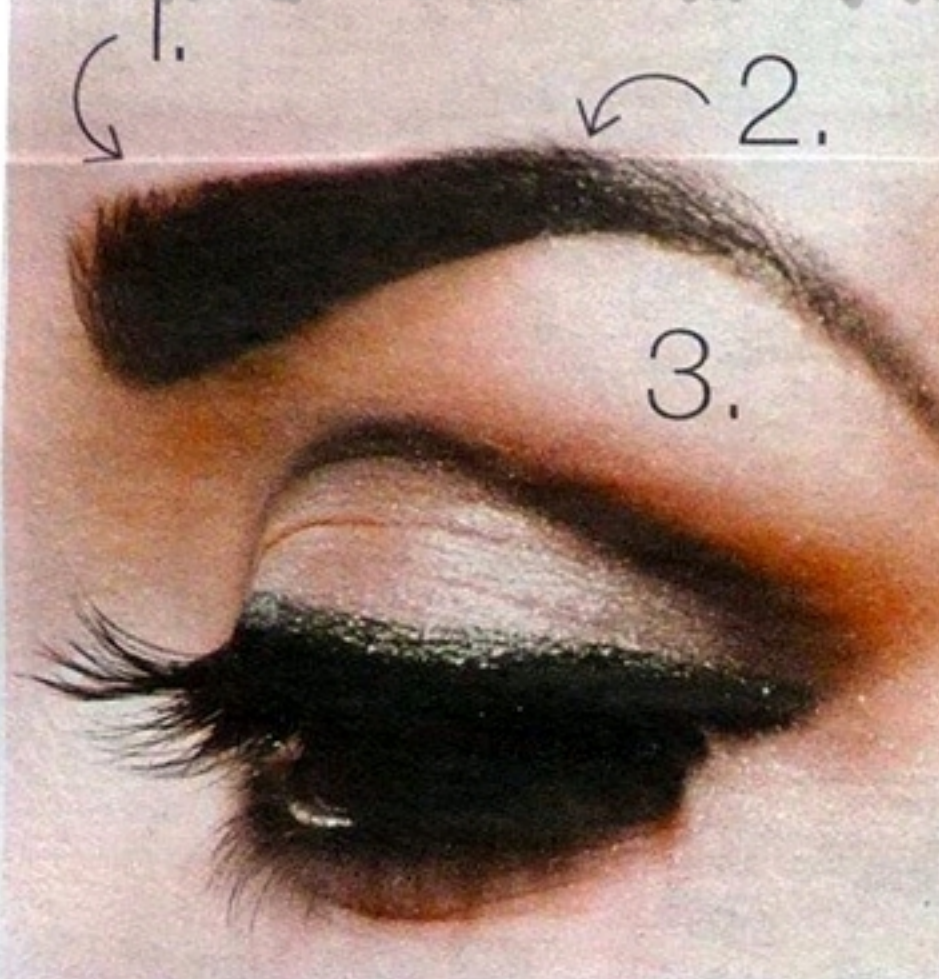

shape up

all you need for perfect brows

iheartcv.com • photo credit: didie @ we use coupons

1. define

2. fill

3. highlight