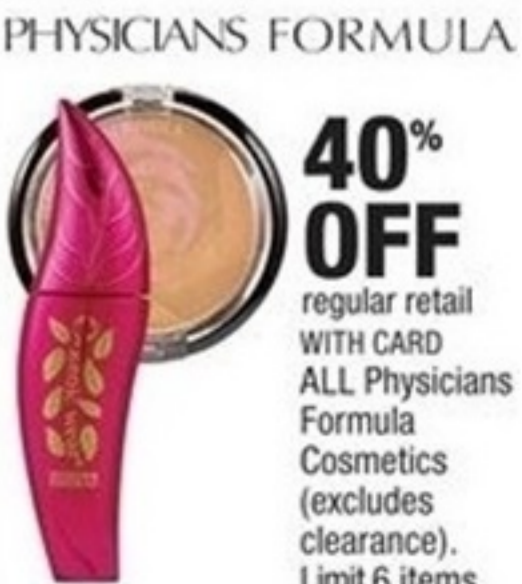

WE CARRY FRESH FLOWERS
Available in most stores.

40% OFF regular retail WITH CARD ALL Physicians Formula Cosmetics (excludes clearance). Limit 6 items.

CVS.com/myWeeklyAd

CVS Alkaline AAA, AA 10 pk., C, D 4 pk., 9 volt 2 pk. or Max batteries AAA, AA 6 pk.