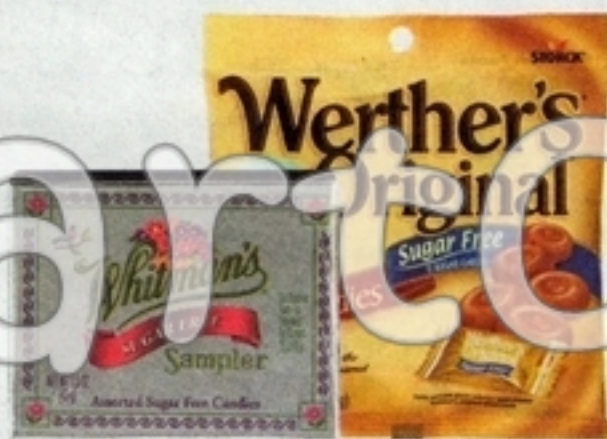

**\$7**

WITH CARD Gold Emblem pistachios 18 oz.

**\$1**

WITH CARD Russell Stover or Whitman's 1-2 oz.

**\$2**

WITH CARD Werther's, Riesen or Toffifay 2.75-5.5 oz.

**2/\$5**

WITH CARD True North 5 oz or Popcorn, Indiana 2.5-8 oz.