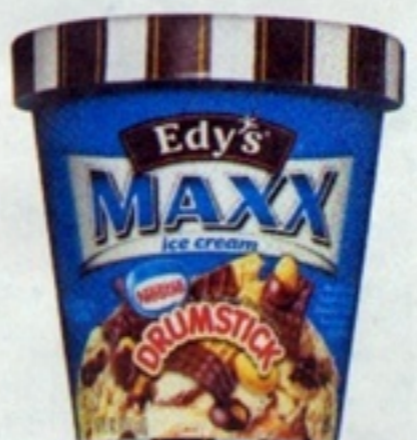

sale!
1.99

WITH CARD
Cheez-It 6-7.5 oz.

sale!
2/\$8

WITH CARD Planters mixed nuts
10.3 oz or cashew halves 8 oz.

sale!
4.99

WITH CARD
Blue Diamond almonds 16 oz.

sale!
5.99

WITH CARD Gold Emblem
pistachios 18 oz or almonds
23.5 oz.

sale!
2/\$6

WITH CARD Tostitos 9-13 oz or
salsa 15.5 oz.

sale!
2/\$5

WITH CARD Mrs. Fields
8 oz, Nabisco cookies or
crackers 10.5-16 oz.

sale!
3.49

WITH CARD Edy's ice
cream 48 oz.

sale!
3.99

WITH CARD Skinny
Cow 4-6 ct.

sale!
2/\$5

WITH CARD Edy's
Maxx ice cream 14 oz.

sale!
3.99

WITH CARD Drumstick 4 ct.,
Crunch or Fruit bars 6 ct.

sale!
2/\$5

WITH CARD Keebler Club 16 oz,
Kellogg's Special K crackers
8 oz or Chips 4-4.5 oz.