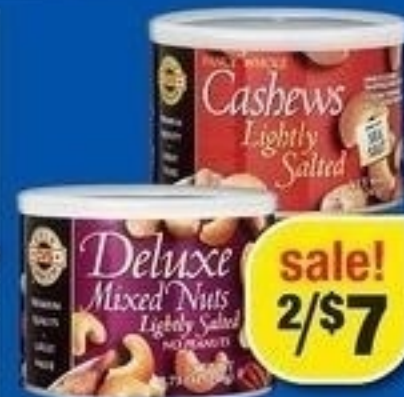

sale!  
**99¢**

WITH CARD Palmolive 10 oz. Limit 3

buy 1 get 1  
**FREE\***

WITH CARD Nature Made Vitamins and VitaMelts (excludes gummies). Limit 6

sale!  
**2/\$7**

WITH CARD Gold Emblem mixed nuts 8.75 oz or cashews 8.25-10.5 oz. Limit 4