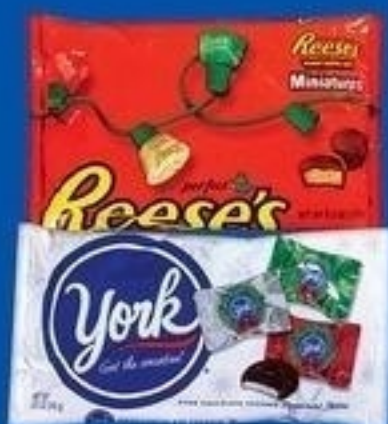

sale!  
**99¢**

WITH CARD Palmolive 10 oz. Limit 3

buy 1 get 1  
**FREE\***

WITH CARD Nature Made Vitamins and VitaMelts (excludes gummies). Limit 6

sale!  
**2/\$7**

WITH CARD Gold Emblem mixed nuts 8.75 oz or cashews 8.25-10.5 oz. Limit 4