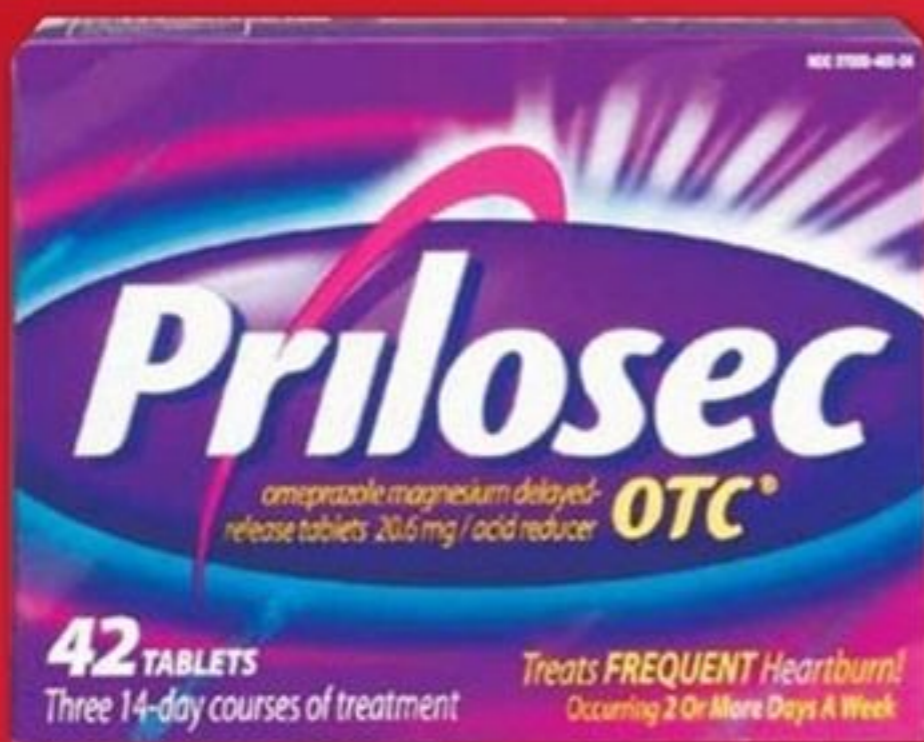

Prilosec OTC 42 ct.

you pay
WITH CARD **24⁹⁹**
extra bucks®
reward **7⁰⁰**

Extra Bucks® offer limit of 1 per household with card. (1447512)