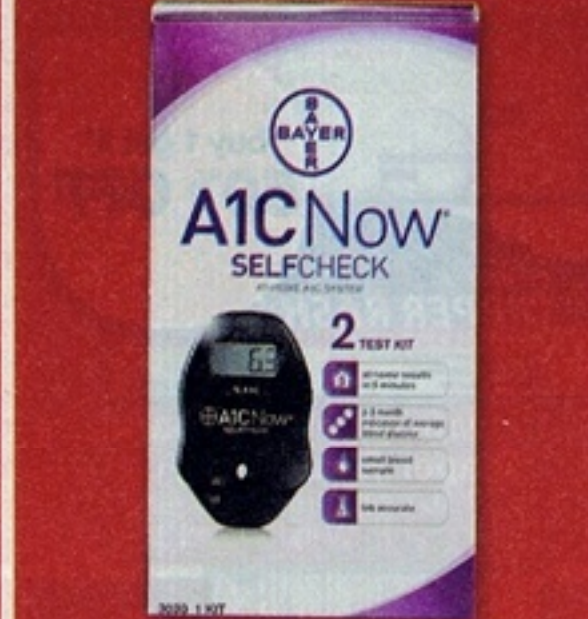

**you pay**  
**WITH CARD 12<sup>99</sup>**  
**extra bucks®**  
**reward 4<sup>00</sup>**

Extra Bucks® offer limit of 2 per household with card. (12428184)

**Bayer A1C Now Self Check**  
Blood glucose monitoring system.  
No discounts apply. Some restrictions may apply for insurance or government funded programs.