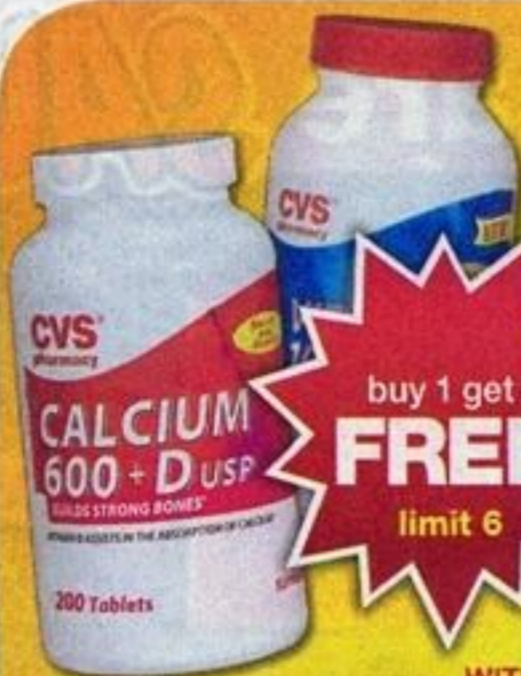

WITH CARD
ALL CVS/pharmacy Calcium
Supplements or Vitamin D
Without Card 3.49-17.19

buy 1 get 1
FREE*
limit 6