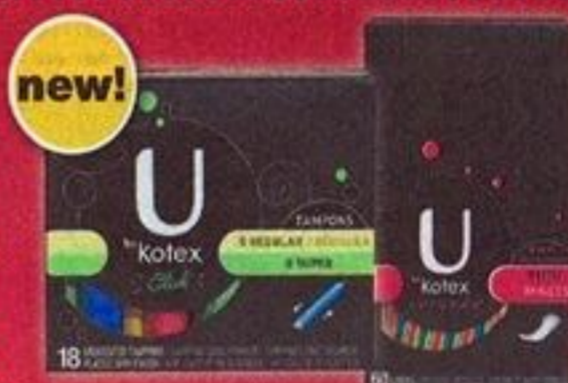

U by Kotex Liners 50-60 ct.,
pads 14-18 ct. or tampons 18 ct.

you pay
WITH CARD **4⁹⁹**
extra bucks®
reward **4⁹⁹**

Extra Bucks® offer limit of 1 per
household with card. (12043687)