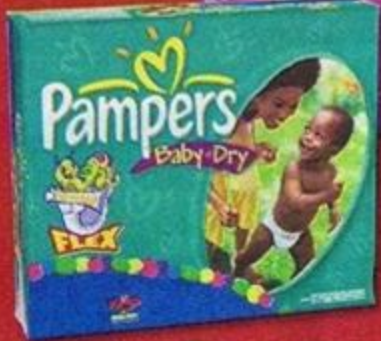

coupons in
sunday's paper

less than
63¢
per roll

sale!
9⁹⁹

WITH CARD
Charmin
16 big rolls.

sale!
8⁹⁹

WITH CARD
Pampers Jumbo pk.
diapers or Easy Ups.

buy 1 at
2.39 get 1
FREE
limit 4

WITH CARD Kleenex Facial white 200
ct., colors, naturals 184 ct., anti-viral 75 ct.,
boutique 100 ct. or ultra soft 85 ct. tissues.

FREE!

Duracell
AAA or AA 8 pk. batteries.
when you spend \$25
on these P&G products
limit 1 per household with card

buy 1 get 1
FREE
limit 4

WITH CARD Right Guard Xtreme,
Sport or Dry Idea Invisible solid
2-3.25 oz, gel 3-4 oz or spray 6-10 oz
(excludes 2 pk. aerosols & Clinicals).
Without Card 2.69-5.59