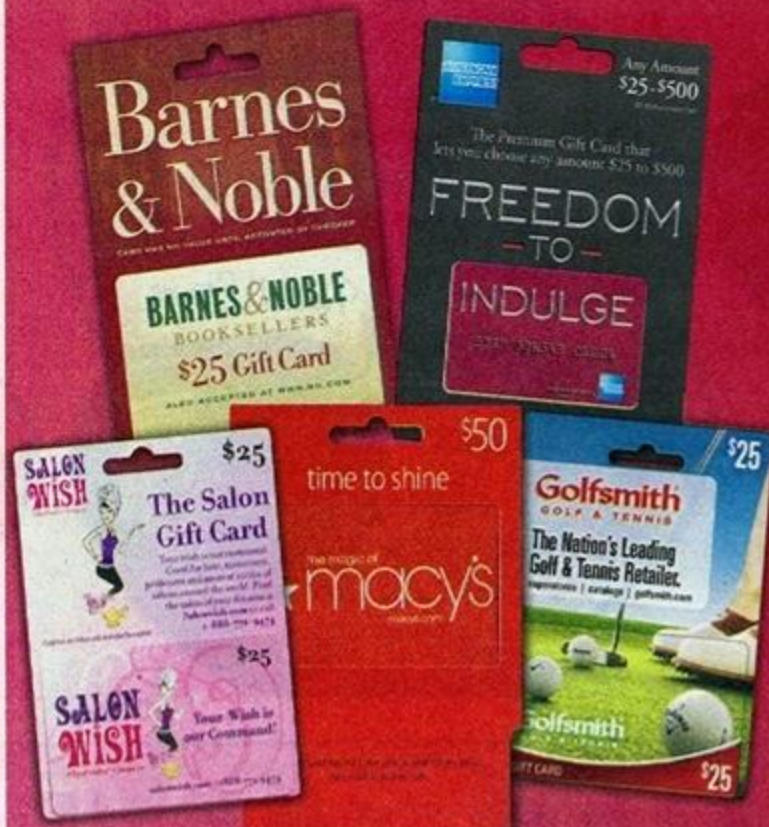

essence of BEAUTY®

buy 1 get 1* **50% OFF**

WITH CARD Essence of Beauty Bath & Body, Bath Accessories or Lotion Candle (excludes trial sizes). Without Card 1.50-12.99

get **\$5** extra bucks when you buy Sean John Unforgivable or I Am King Men's fragrance 1-1.7 oz. Selection varies by store. Prices starting at 29.99

Extra Bucks® offer limit of 3 per household with card. (10742896)

buy 1 get 1* **50% OFF**

WITH CARD Blade Body spray 4 oz, deodorant stick 2.7 oz, shampoo/conditioner, shower gel, acne body wash 12 oz or mesh sponge.